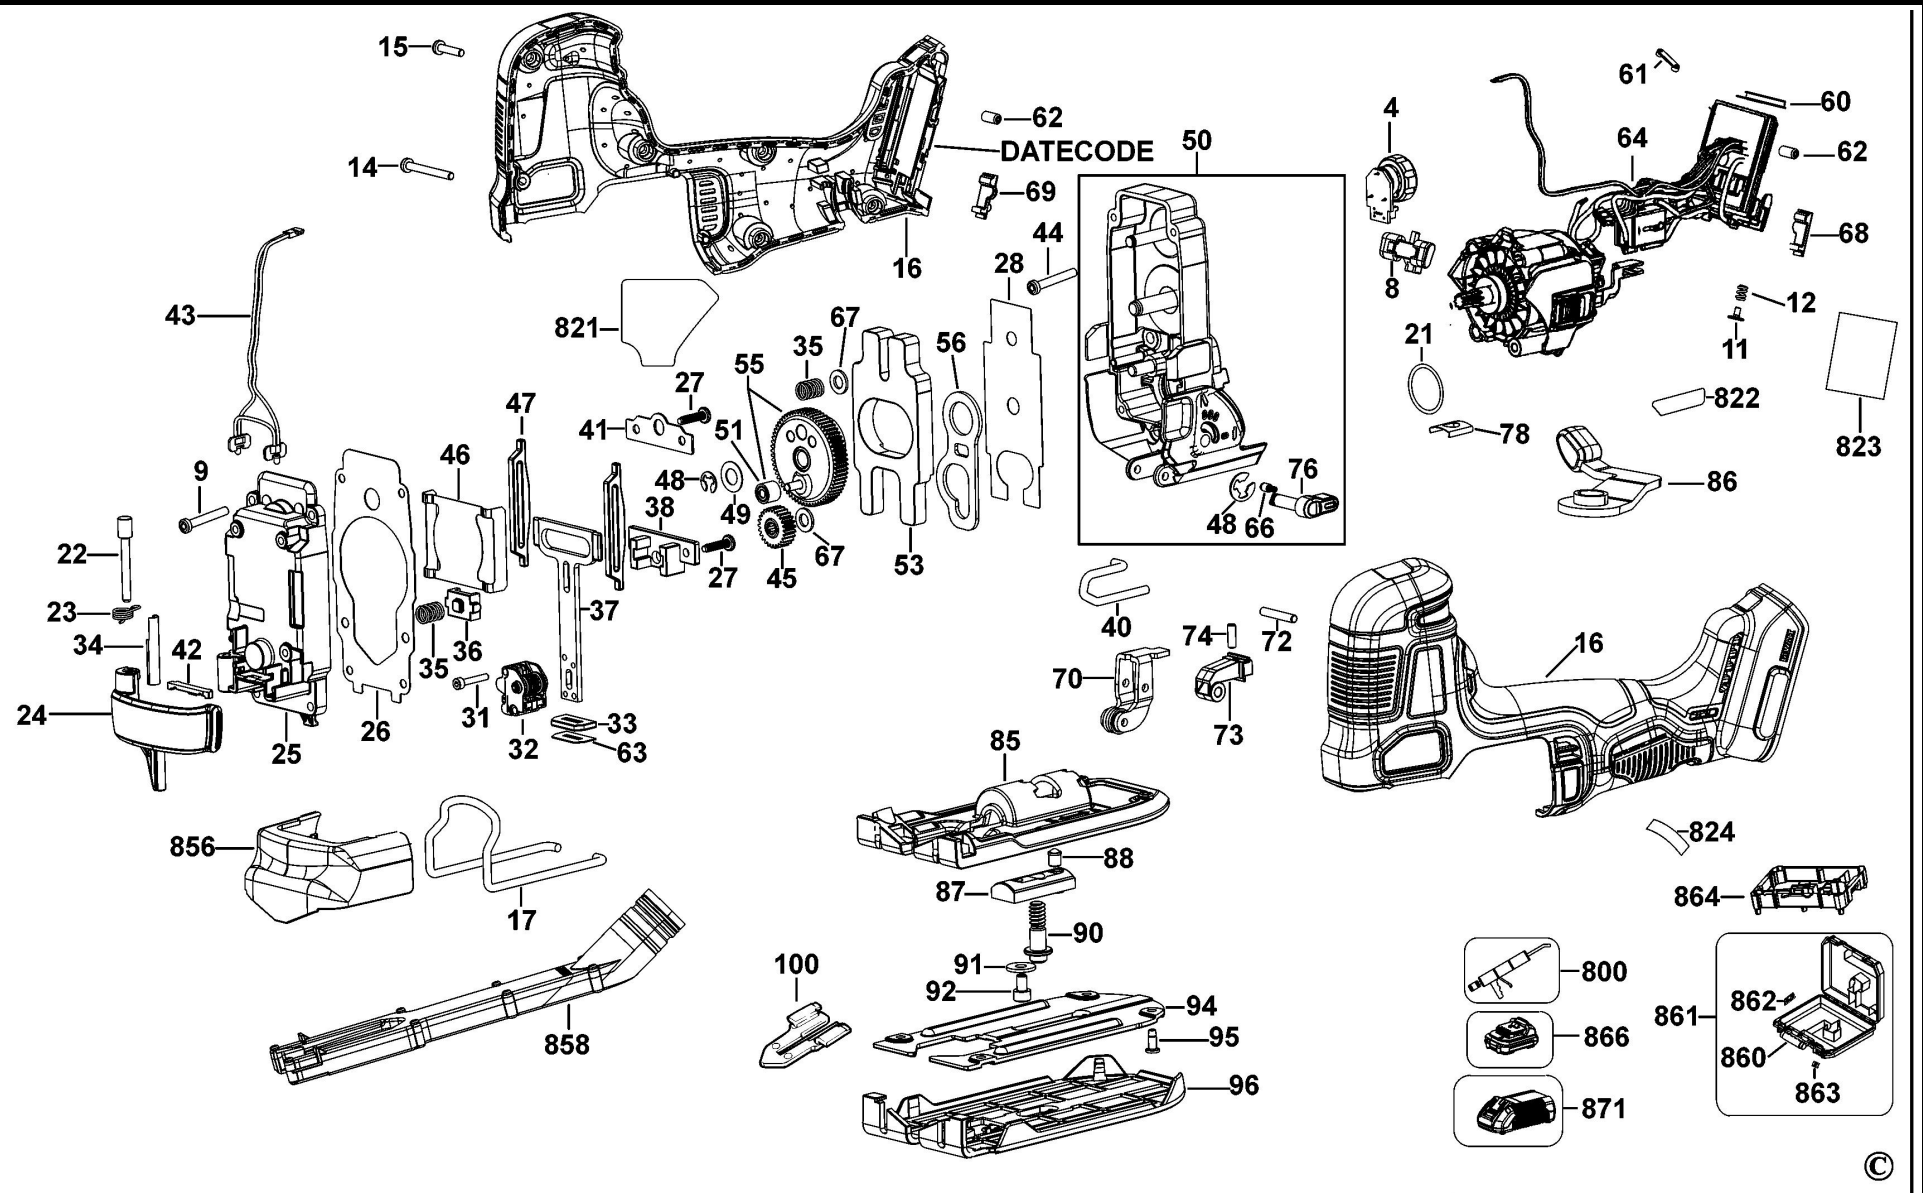

DCS335 JIGSAW 1

Parts List DCS335 JIGSAW 1

Item	Part Number	Qty	Part Description	General Description	Other Info	Repair Inst	Markets
4	N573899	1	WHEEL SPEED			No	QW
8	N544264	1	BUTTON LOCK-OFF			No	QW
9	330045-07	4	SCREW			No	QW
11	N122099	1	BLOCK			No	QW
12	N102647	1	SPRING			No	QW
14	330019-06	1	SCREW			No	QW
15	330019-03	9	SCREW			No	QW
16	N577780	1	CLAMSHELL SET			No	QW
17	N523099	1	GUARD			No	QW
21	697029	1	O RING			No	QW
22	N524855	1	PIN			No	QW
23	N515119	1	SPRING			No	QW
24	N565505	1	CLAMP			No	QW
25	N561929	1	GEARCASE			No	QW
26	N514407	1	GASKET			No	QW
27	330045-06	4	SCREW			No	QW
28	N509093	1	PLATE			No	QW
31	582837-00	2	BOLT			No	QW
32	N723991	1	BLADE CLAMP			No	QW
33	N723984	1	SEAL SA			No	QW
34	N548918	1	PLATE			No	QW
35	N543918	1	SPRING			No	QW
36	N573337	1	BEARING			No	QW
37	N499406	1	RECIPROCATOR			No	QW
38	N500477	1	BEARING			No	QW
40	N547459	1	GUARD			No	QW
41	N539624	1	BEARING			No	QW
42	N543121	1	RETAINER			No	QW
43	N518314	1	LED			No	QW
44	330019-21	4	SCREW.TEMP			No	QW
45	N505401	1	GEAR			No	QW
46	N539623	1	GUIDE			No	QW